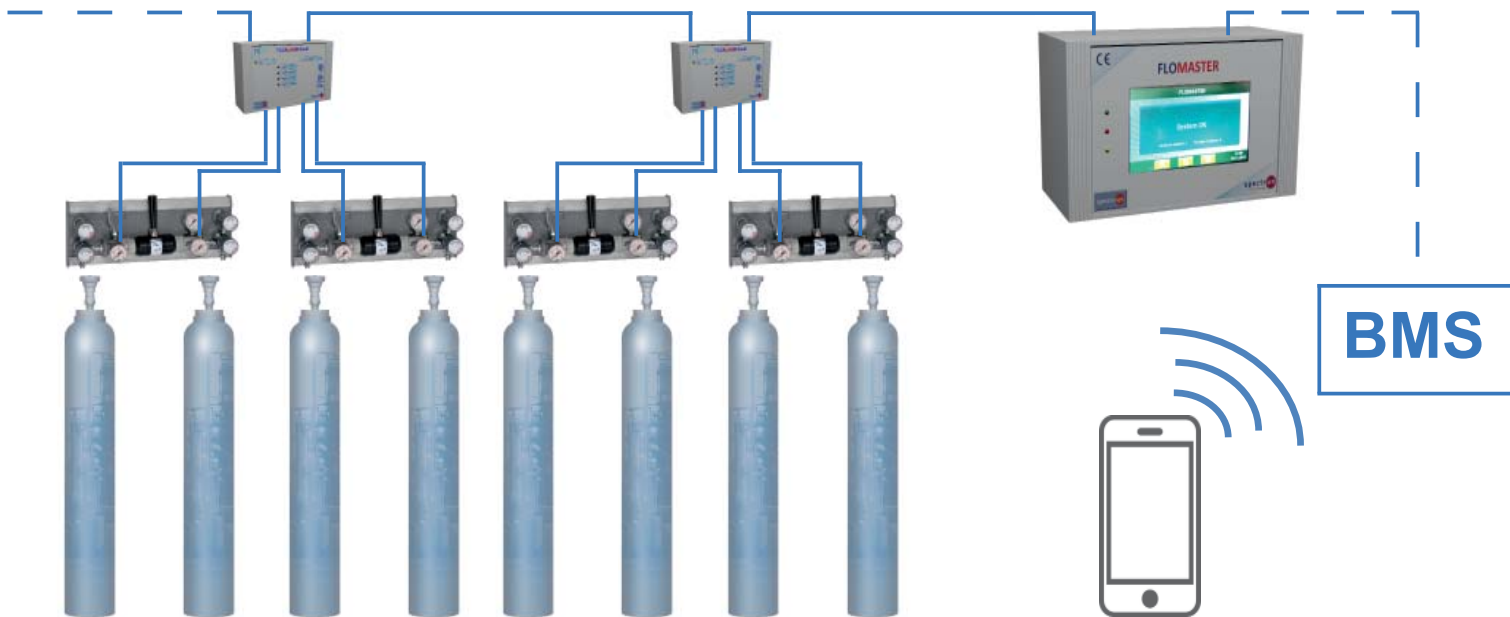

Modbus units: FloAlarm K4-M / K12-M + FloMaster

cheaper

less cables

quicker

simple installation

easier

convenient display and management

on Connect alarm units and FloMaster with just 1 cable

on FloMaster manages up to 30 alarm units
(e.g. FloAlarm K12) with all connected monitoring systems
(e.g. contact pressure gauges)

on Alarm forwarding to BMS or smartphone is an option